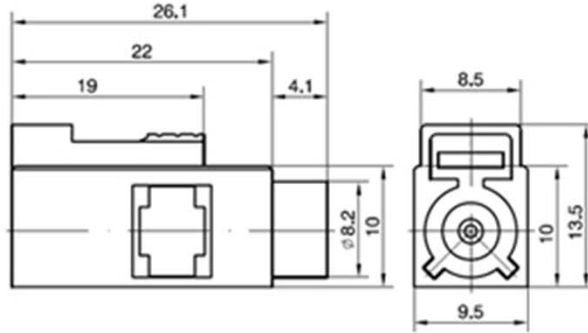

SERVICELL

WIRELESS TECHNOLOGIES, INC.

Code JC3.650.1881
Type FAKRASMB-C-TK1.5-5
Colour (Curry)