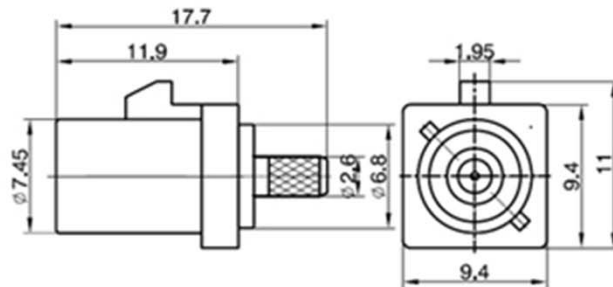

SERVICELL

WIRELESS TECHNOLOGIES, INC.

Code JC3.650.1867
 Type FAKRASMB-C-TK1.5
 Colour (Blue)

Code JC3.650.1868
 Type FAKRASMB-C-TK1.5-1
 Colour (Bordeaux violet)

Code JC3.660.1962
 Type FAKRASMB-C-ZJ1.5
 Colour (Blue)