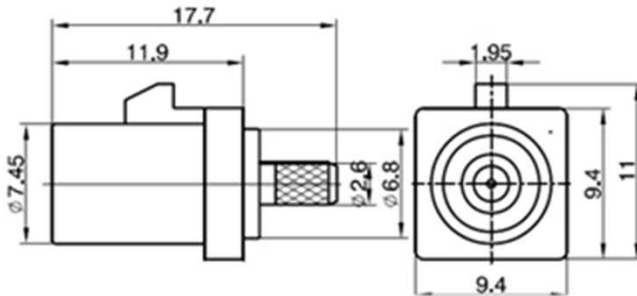

Code JC3.660.2078
Type FAKRASMB-C-ZJ1.5-3
Colour (Water blue)