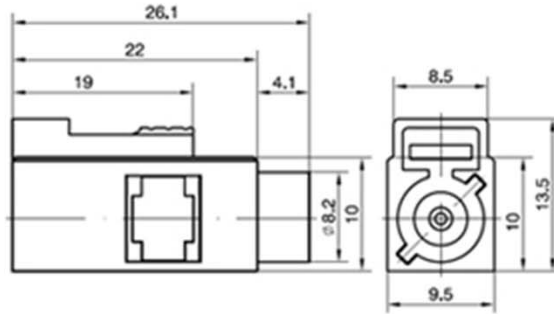

SERVICELL

WIRELESS TECHNOLOGIES, INC.

Code JC3.650.1867
 Type FAKRASMB-C-TK1.5
 Colour (Blue)

Code JC3.650.1868
 Type FAKRASMB-C-TK1.5-1
 Colour (Bordeaux violet)

Code JC3.660.1962
 Type FAKRASMB-C-ZJ1.5
 Colour (Blue)