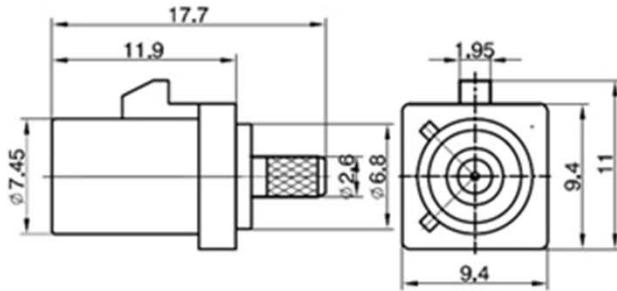

SERVICELL

WIRELESS TECHNOLOGIES, INC.

Code JC3.660.1963
Type FAKRASMB-C-ZJ1.5-1
Colour (Bordeaux violet)