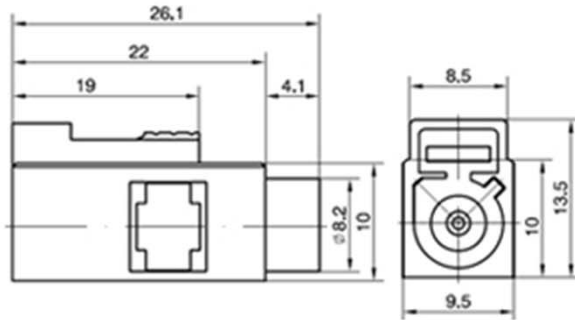

Code JC3.650.1879
Type FAKRASMB-C-TK1.5-3
Colour (White)