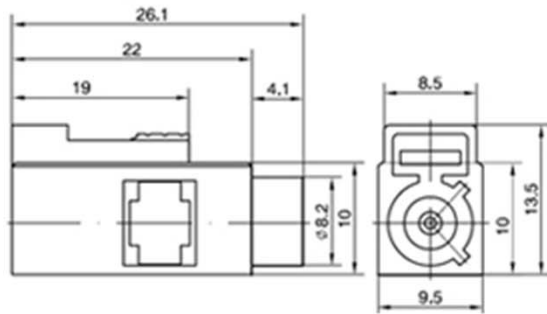

SERVICELL

WIRELESS TECHNOLOGIES, INC.

Code JC3.650.1867
 Type FAKRASMB-C-TK1.5
 Colour (Blue)

Code JC3.650.1868
 Type FAKRASMB-C-TK1.5-1
 Colour (Bordeaux violet)

Code JC3.660.1962
 Type FAKRASMB-C-ZJ1.5
 Colour (Blue)