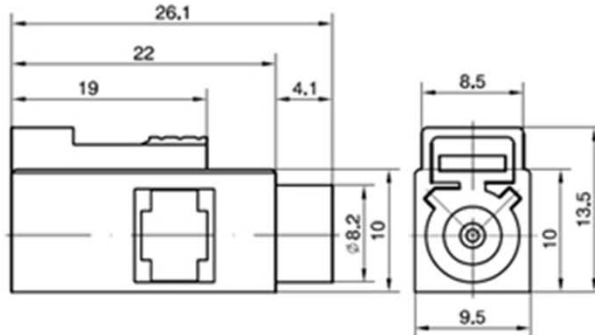

SERVICELL

WIRELESS TECHNOLOGIES, INC.

Code JC3.660.1963
 Type FAKRASMB-C-ZJ1.5-1
 Colour (Bordeaux violet)

Code JC3.650.1879
 Type FAKRASMB-C-TK1.5-3
 Colour (White)

Code JC3.650.1880
 Type FAKRASMB-C-TK1.5-4
 Colour (Black)